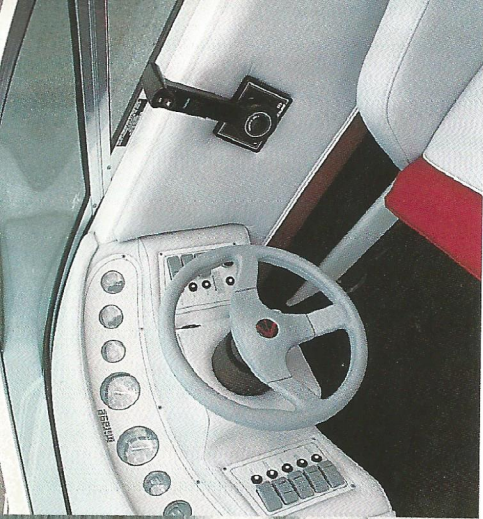

Take control behind a handsome, newly engineered cockpit and dash.